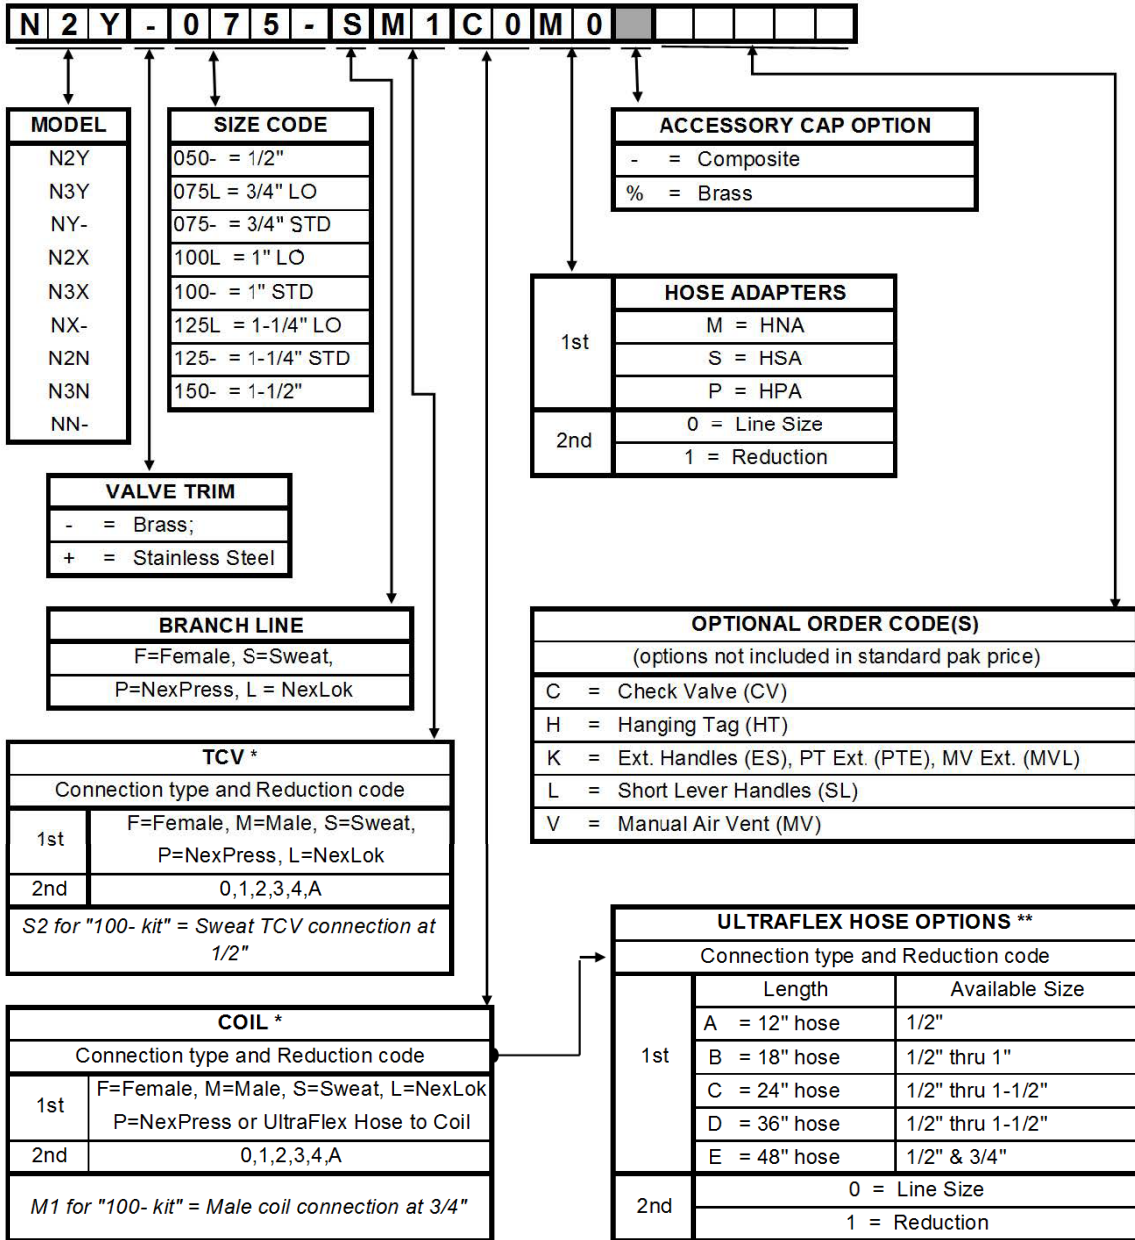

Ordering Guide for "N" Coil Paks™

Models N2Y, N3Y, NY, N2X, N3X, NX, N2N, N3N, NN (1/2" thru 1-1/2")

Part # Template w/Sample Part #:

* Please consult individual component spec sheets and/or the **Union End Connection Size Guide** to determine exactly if desired reduction size and connection type is available.

** Optional UltraFlex not included in standard pak price. UltraFlex is equipped with female swivel hose end connection toward the coil.

All standard Coil Paks accessorized per catalog detail sheets. Selection of UltraFlex or other available options will increase price. Coil Paks do not include TCV.