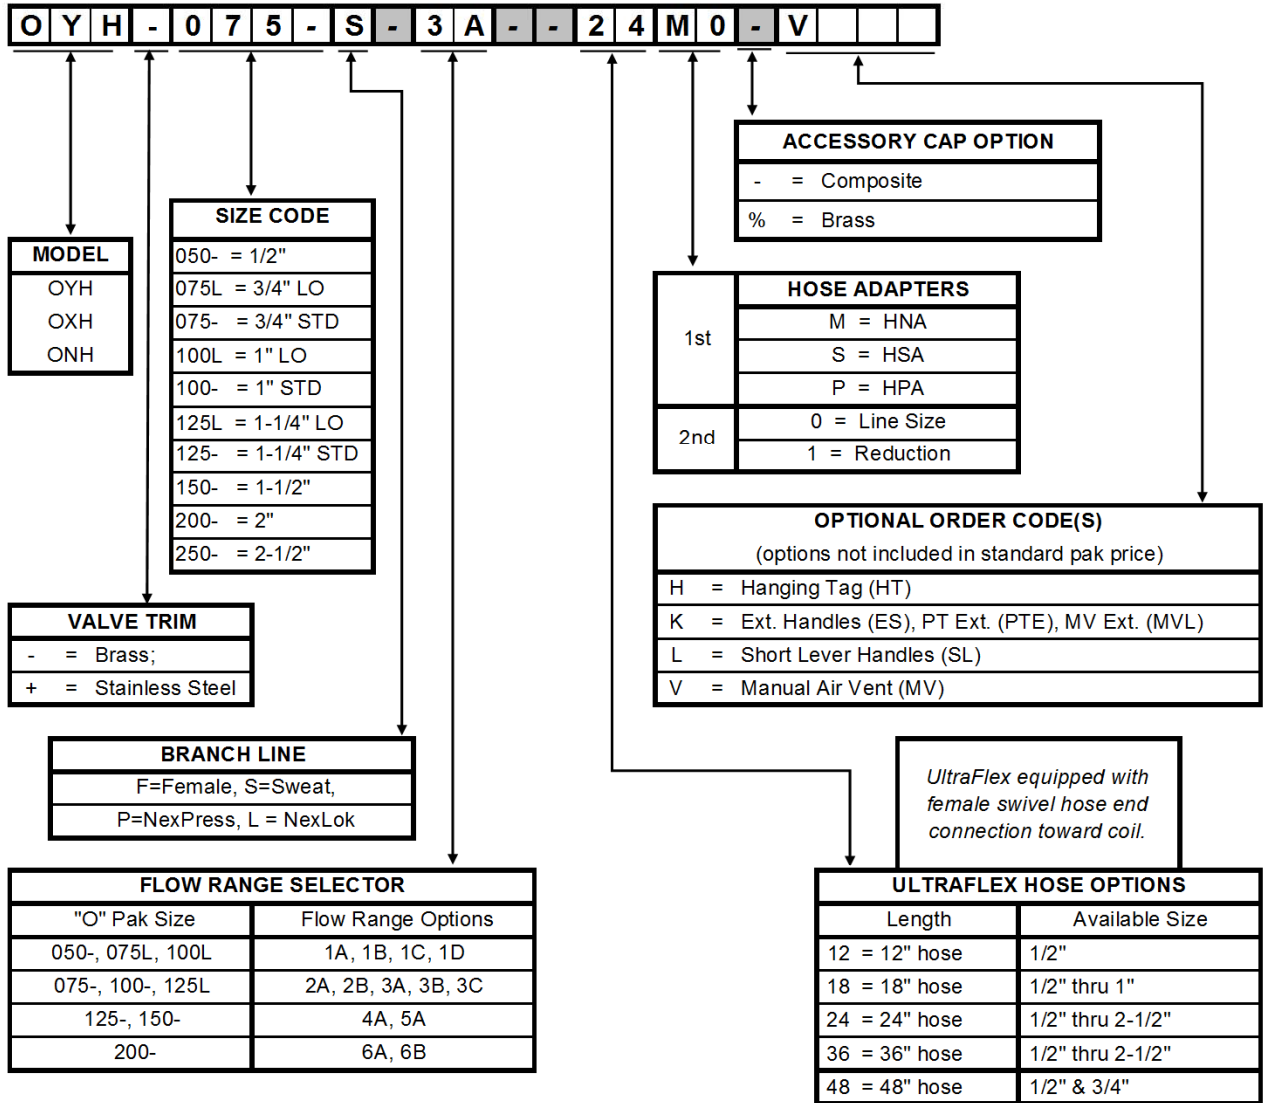

Ordering Guide for "O" Hose Paks™ Models OYH, OXH, ONH (1/2" thru 2-1/2")

Part # Template w/Sample Part #:

All standard hose paks accessorized per catalog detail sheets. Selection of available options will increase price.