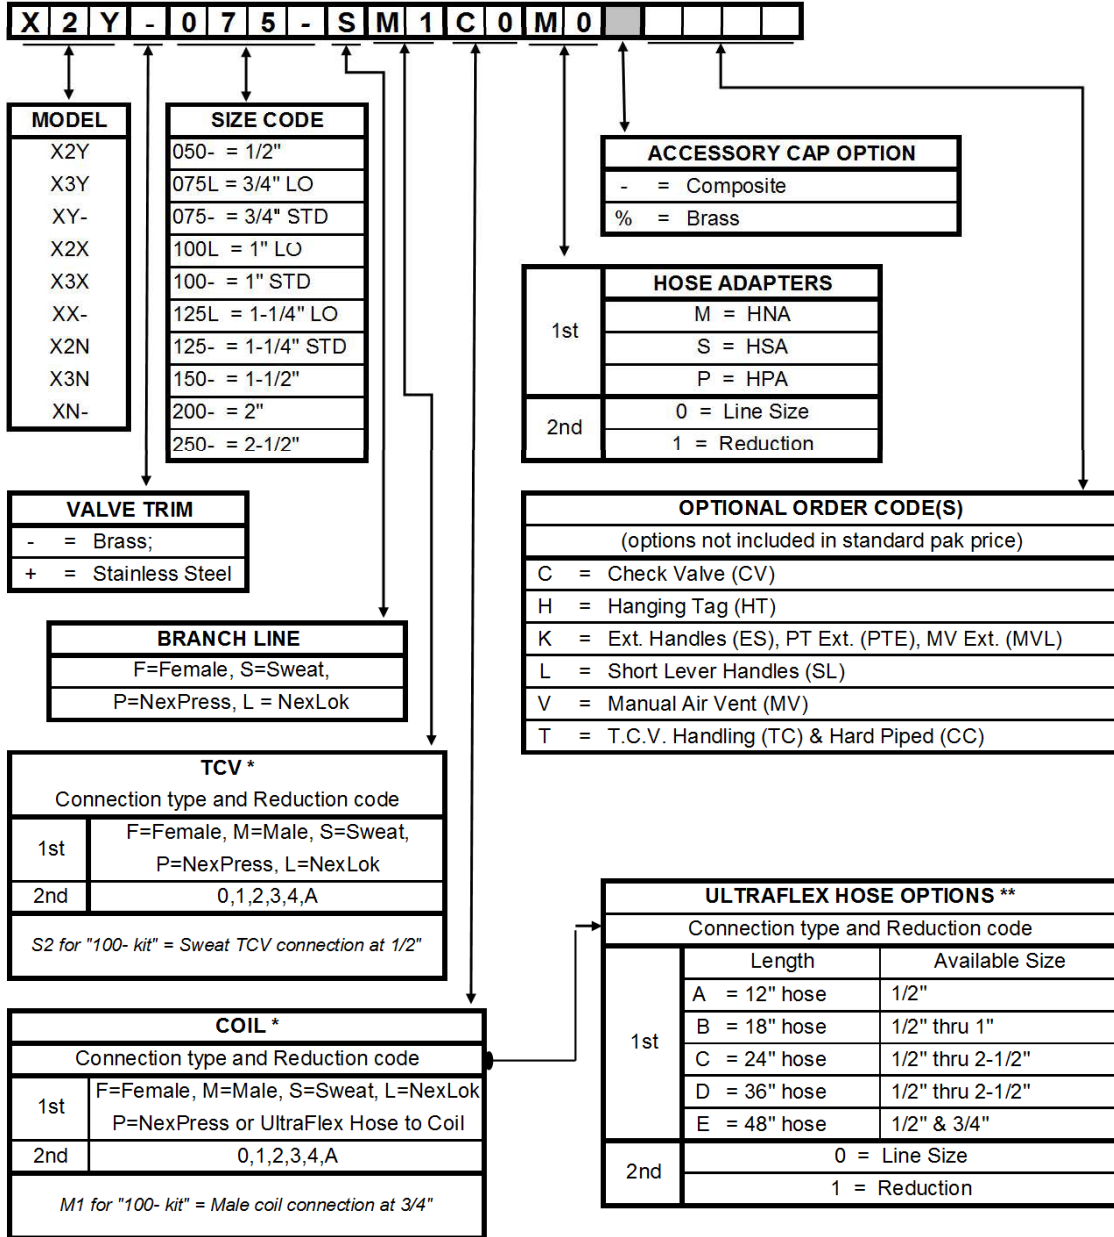

# Ordering Guide for "X" Coil Paks™

## Models X2Y, X3Y, XY, X2X, X3X, XX, X2N, X3N, XN ( 1/2" thru 2-1/2" )

Part # Template w/Sample Part #:

\* Please consult individual component spec sheets and/or the **Union End Connection Size Guide** to determine exactly if desired reduction size and connection type is available.

\*\* Optional UltraFlex not included in standard pak price. UltraFlex is equipped with female swivel hose end connection toward the coil.

All standard Coil Paks accessorized per catalog detail sheets. Selection of UltraFlex or other available options will increase price. Coil Paks do not include TCV.